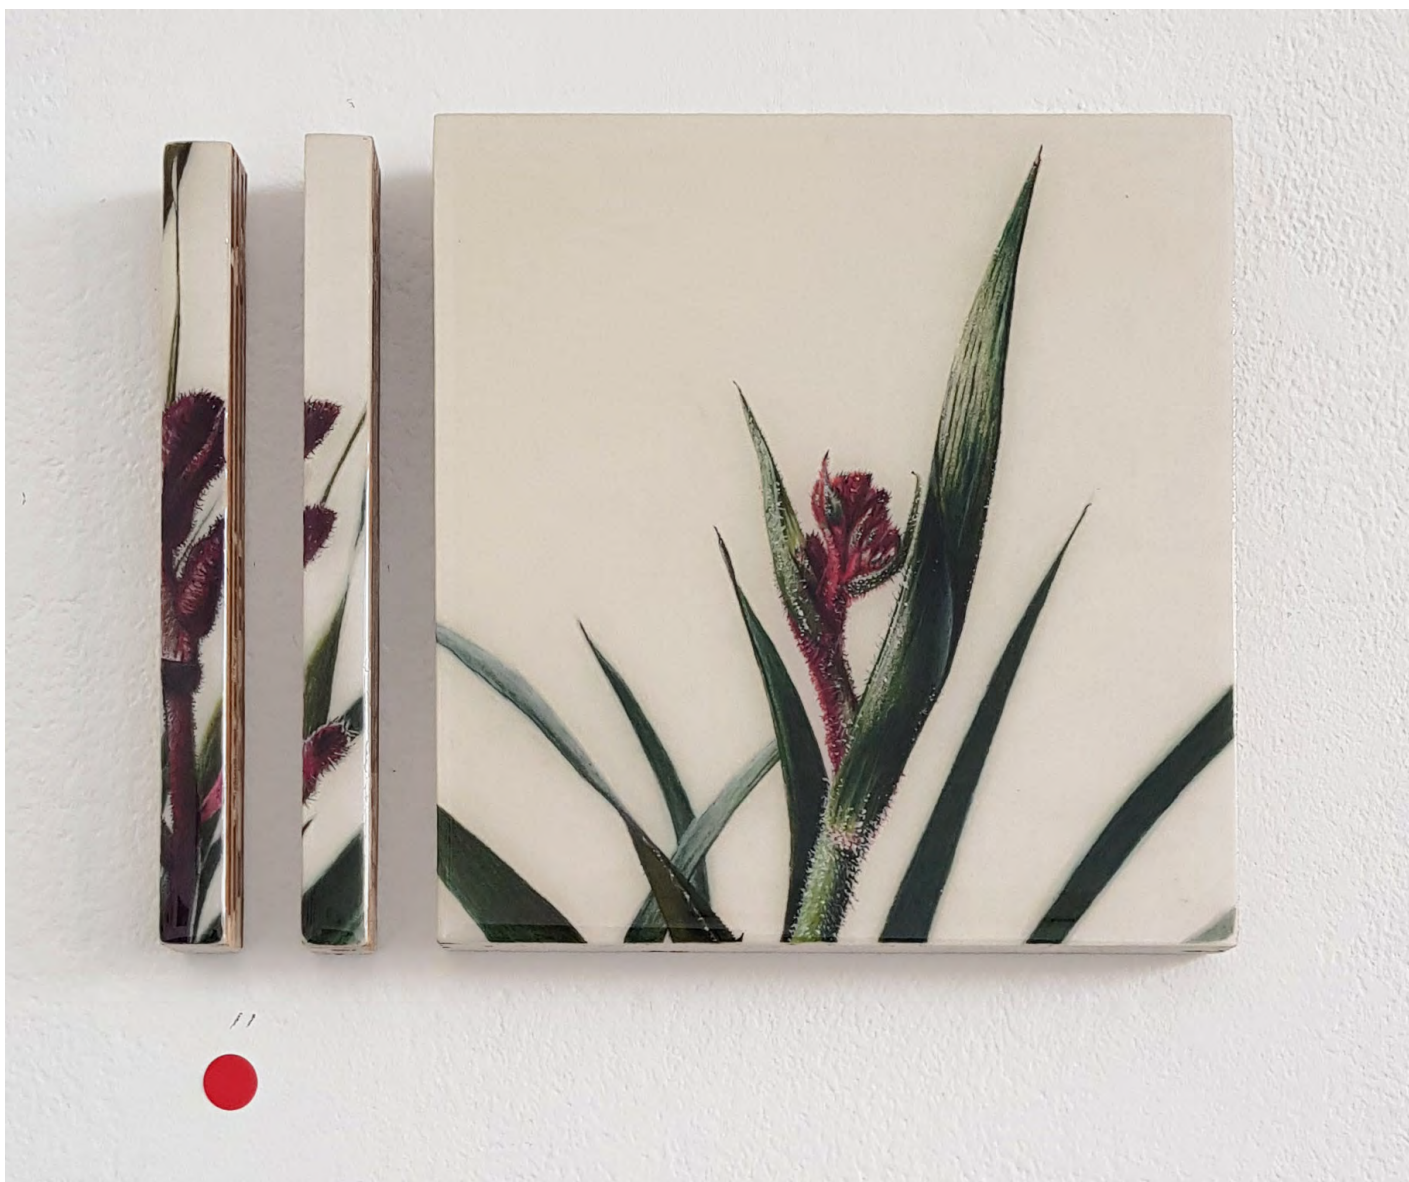

11. *It's Funny How Some Day Can Be Here And The Next Day It Can Be Gone (Triptych)*

By Julie Burke

Pencil and Resin on Arches and Marine Plywood

$580 SOLD